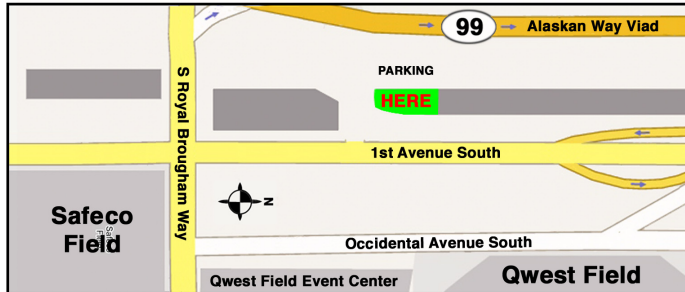

Open Warehouse Sale

11 Days ~ Exciting New Stock

May 1st (Thurs.) ~ 11th (Sun.)

11:00am to 7:00pm

801 1st Ave. South

1/2 block northwest of Safeco Field
lots of free parking - ph. 206-381-9871

---

with

Yuri Kinoshita Lighting Exhibition

award-winning artist born in Kyoto, Japan

exhibited in Kyoto, Osaka, Kanazawa, Germany, Seattle, Los Angeles

www.yurikinoshita.com

return addr.: 801 1st Avenue South, Seattle, WA 98134